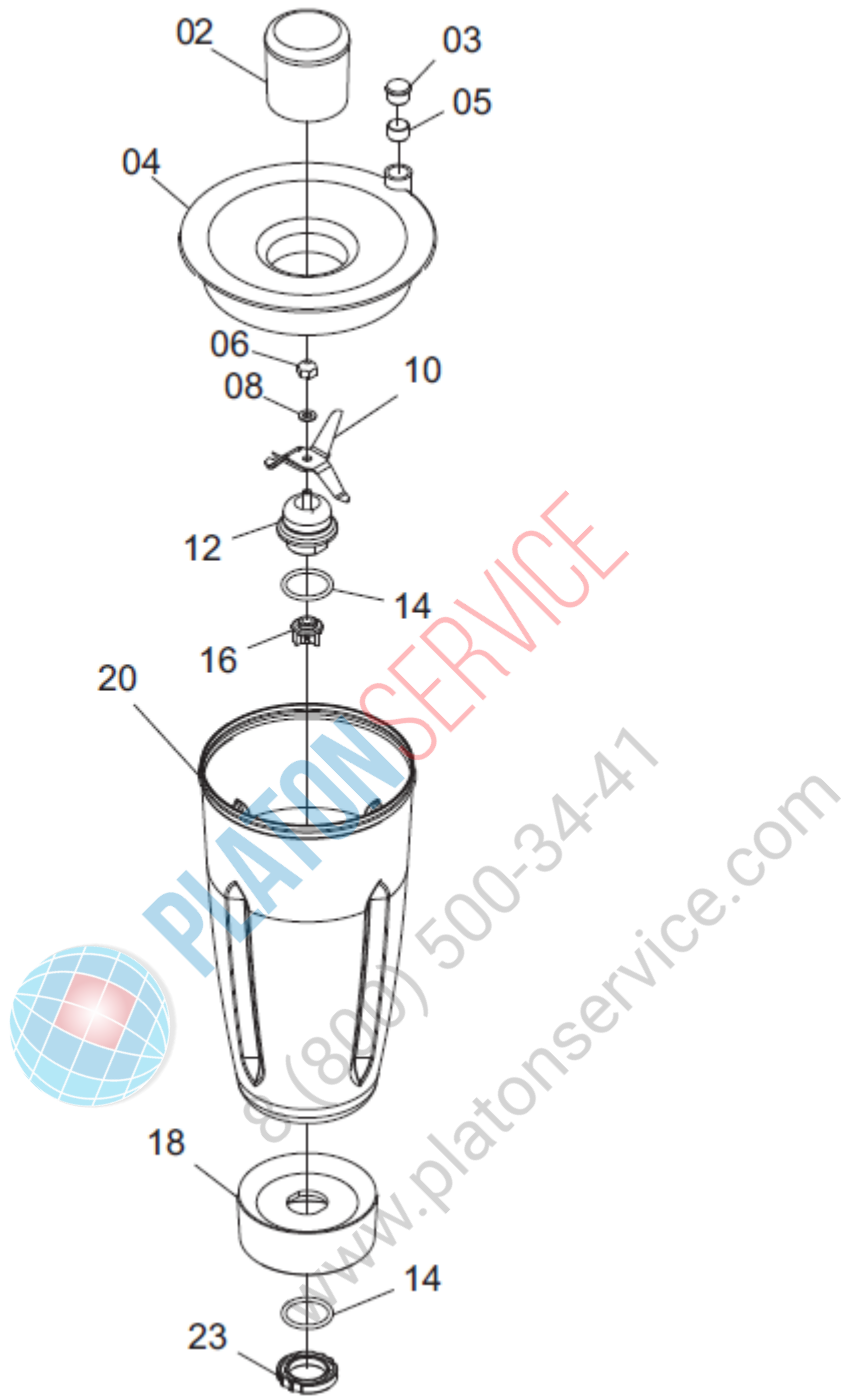

DRAGONE CE - from 2014.06

	REF	ART	COD
	25	RONDELLA SUPP.MOTORE DRG	IB2280160
	26	RUBBER GEAR CV75 _ DRAGONE/SATURNO	★ IB4000816
	27	SUPP.ALL.TRASC.GOMMA Y10 DRG	IB2100813
	40	MOTOR SUPPORT FOR DRAGONE	IB4000810
	42	MICROSWITCH FOR BLENDER	IB5820800
	44	NUT M3	IB76D03M
	46	SHAFT - MICROSWITCH DRAGONE	IB2180800
	47	SHAFT - MICROSWITCH DRAGONE	IB1920800
	48	MAGNET FOR BLENDER	IB5820805
	49	CAP FOR BLENDER	IB4000800
	50	BODY FOR DRAGONE, WHITE COLOR	IB4020800
	50	CORPO CROMATO DRG	IB4080800
	50	CORPO ROSSO DRG	IB4030800
	60B	MOTORE 115V/60HZ DRG	IB5000808
	60A	MOTOR 230/50 _ DRAGONE	IB5000800
	100B	SCHEDA FILTRO VV 110/60 DRG	IB5940808
	100A	PC BOARD VV 230 V _ DRAGONE	IB5940800
	104	ON/OFF SWITCH _ SIRIO/APOLLO	★ IB5800100
	106	TERMINAL BLOCK	IB5906410
	108	STRAIN RELIEF PVC DIA 7	IB5890700
	110	STRAIN RELIEF PA 228	IB5900700
	112	SPEED VARIATOR KNOB	IB4200701
	114B	POTENZ.110/60 DRG VV	IB5940021
	114A	POTENZ.220/50 DRG VV	IB5940020
	118	BLACK BOTTOM COVER _ APOLLO/DRAGONE	IB4000710
	122	FUSSE FUER ORIONE	IB4306400
	124A	SHUKO CORD	IB5503000
	124B	CAVO ALIMENTAZIONE TF	IB5503003

DRAGONE CE - from 2014.06

	REF	ART	COD	€
	02	GUMMI FUER DECKEL	IB4050905	
	03	HALTER MAGNET DRAGONE	IB4000805	
	04	LID WITH MAGNET FOR DRAGONE	IB4000821	
	05	MAGNET DRAGONE	IB5820810	
	06	SHAFT NUT _ DRAGONE Y15	IB2000944	
	08	S/STEEL WASHER D.05 _ APOLLO/DRAGON	IB77R05	
	10	BLADES ASS.Y _ DRAGONE / SATURNO	IB2680801	
	12	BEARINGS ASSEMBLY FOR DRAGONE	IB9867005	
	14	OR 3100 _ DRAGONE/SATURNO	IB4104033	
	16	BLADE DRIVER M6 SX DRAGONE	IB2100812	
	18	SUPP.BICCH.INOX DRG Y.13	IB4000812	
	20	S/STEEL JUG DRAGONE (FROM 2014/06)	IB2260920	
	23	RETAINING RING BEARING _ DRAGONE	IB2000813	