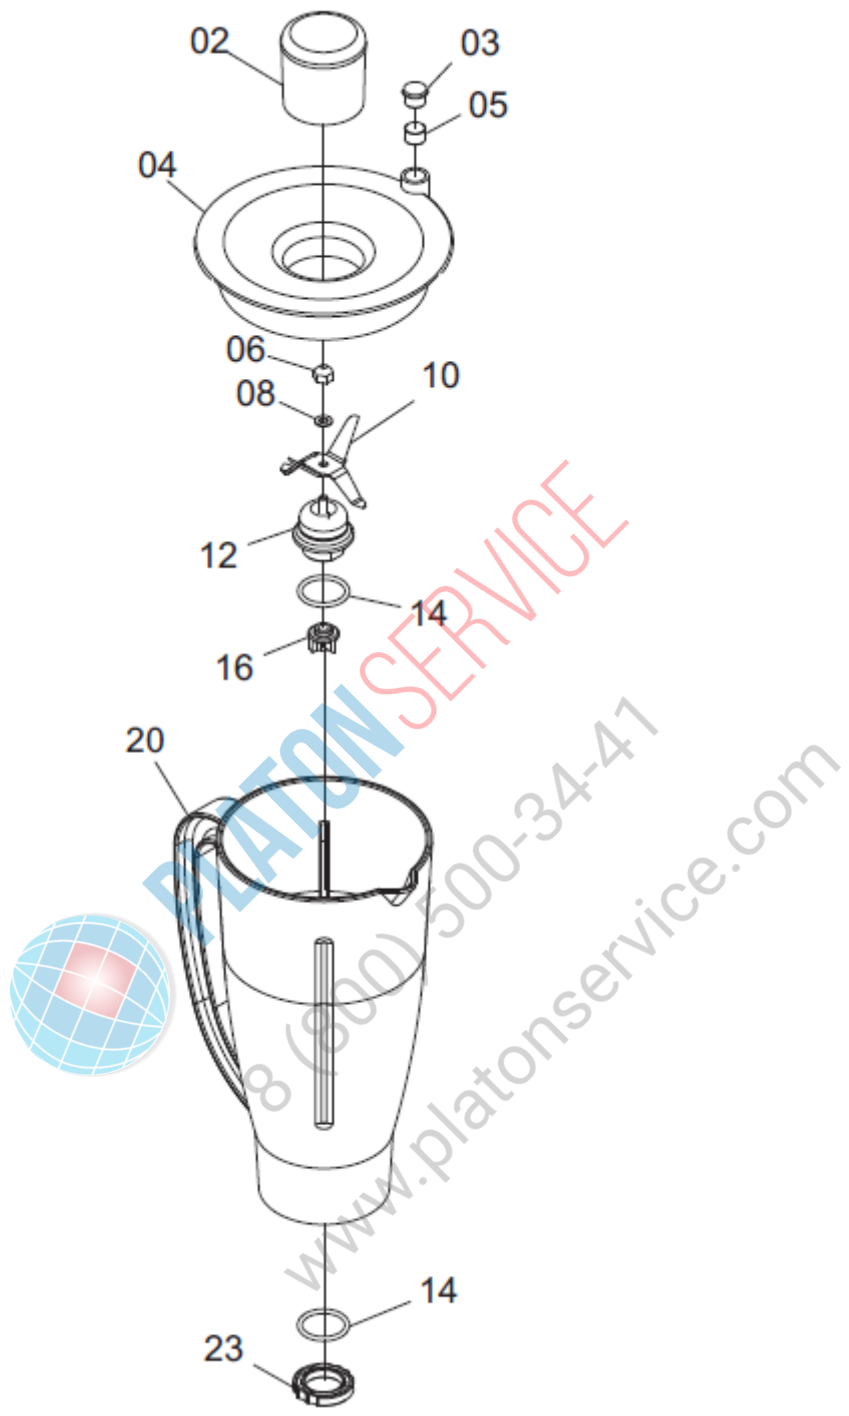

REF	ART	COD	€
	02	GUMMI FUER DECKEL	IB4050905	
	03	HALTER MAGNET DRAGONE	IB4000805	
	04	LID WITH MAGNET FOR DRAGONE	IB4000821	
	05	MAGNET DRAGONE	IB5820810	
	06	SHAFT NUT _ DRAGONE Y15	IB2000944	
	08	S/STEEL WASHER D.05 _ APOLLO/DRAGON	IB77R05	
	10	BLADES ASS.Y _ DRAGONE / SATURNO	IB2680801	
	12	BEARINGS ASSEMBLY FOR DRAGONE	IB9867005	
	14	OR 3100 _ DRAGONE/SATURNO	IB4104033	
	16	BLADE DRIVER M6 SX DRAGONE	IB2100812	
	20	LEXAN JAR L.1,5L DRG	IB4050802	
	23	RETAINING RING BEARING _ DRAGONE	IB2000813	

PLATON SERVICE

8 (800) 500-34-41

www.platonservice.com